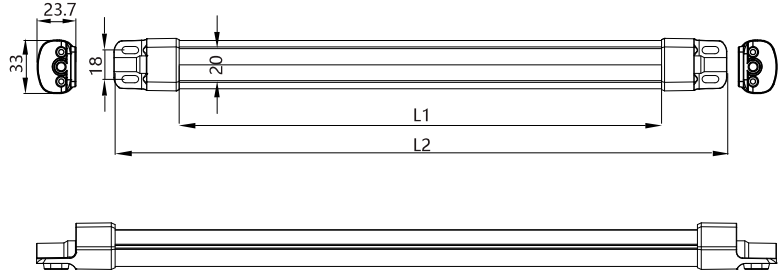

Note: The product images shown may change over time as products are updated.

Dimensions

Part Number

HML18-W-900-24VDC-P12

Features

- Compact and Cost Effective
- Aluminum Alloy Body
- Very Bright, Long Life
- Easy to Install

Technical Data

Body Style	Rectangular
Light Source	LED
Colour	White (6000K)
Operating Voltage	24 V DC
Current Consumption	1.35 A
Illuminated Length	895 mm
Input Type	-
Connection	M12 A Coded
Connection Type	0.3 m Pigtail
Operating Temperature	-40 C to +50 C
IP Rating	IP 67
Housing Material	Body 6061 Aluminum, End Cap ABS
Lens Material	Polycarbonate
Dimensions (mm)	975 x 33 x 23.7

Connection